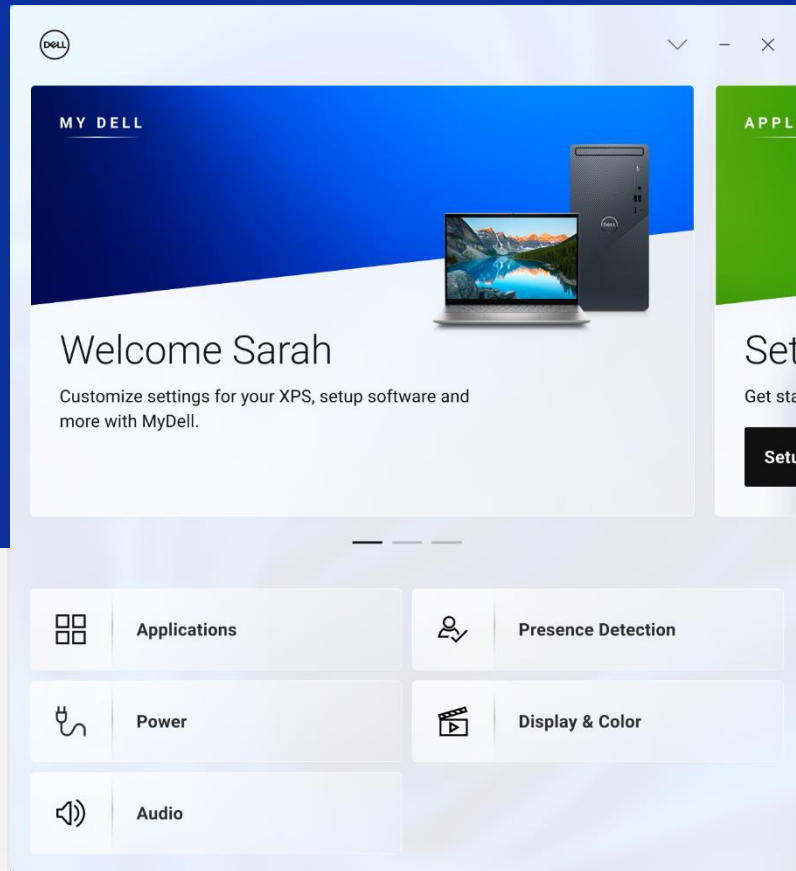

Simplify your workday

MyDell software

Fine tune your device for optimal PC performance with MyDell, an AI-based optimization software that delivers intelligent features and customizable settings.