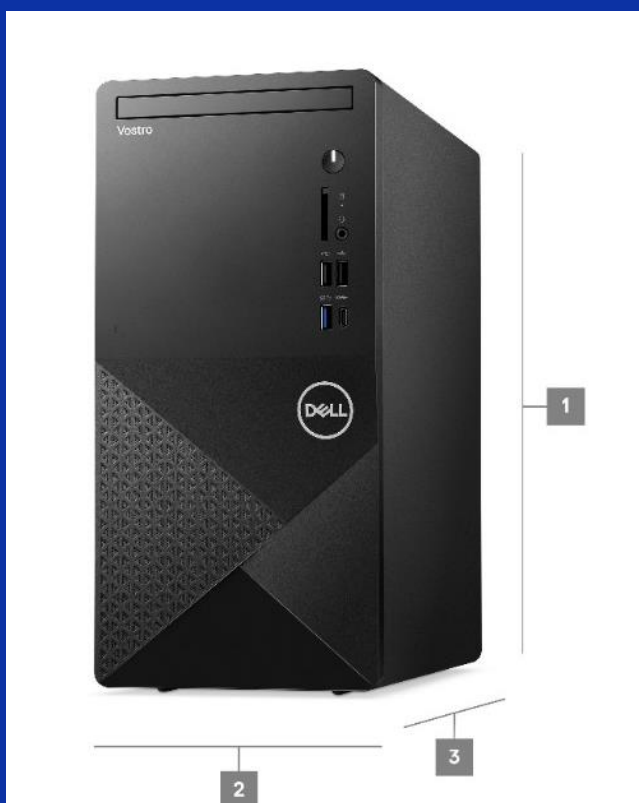

Dimensions & Weight

- 1 Height: 324.30 mm (12.77 in)
- 2 Width: 154.00 mm (6.06 in)
- 3 Depth: 292.20 mm (11.50 in)
- 4 Starting weight: 5.32 kg (11.73 lb)¹

¹ Weights vary depending on configuration and manufacturing variability.