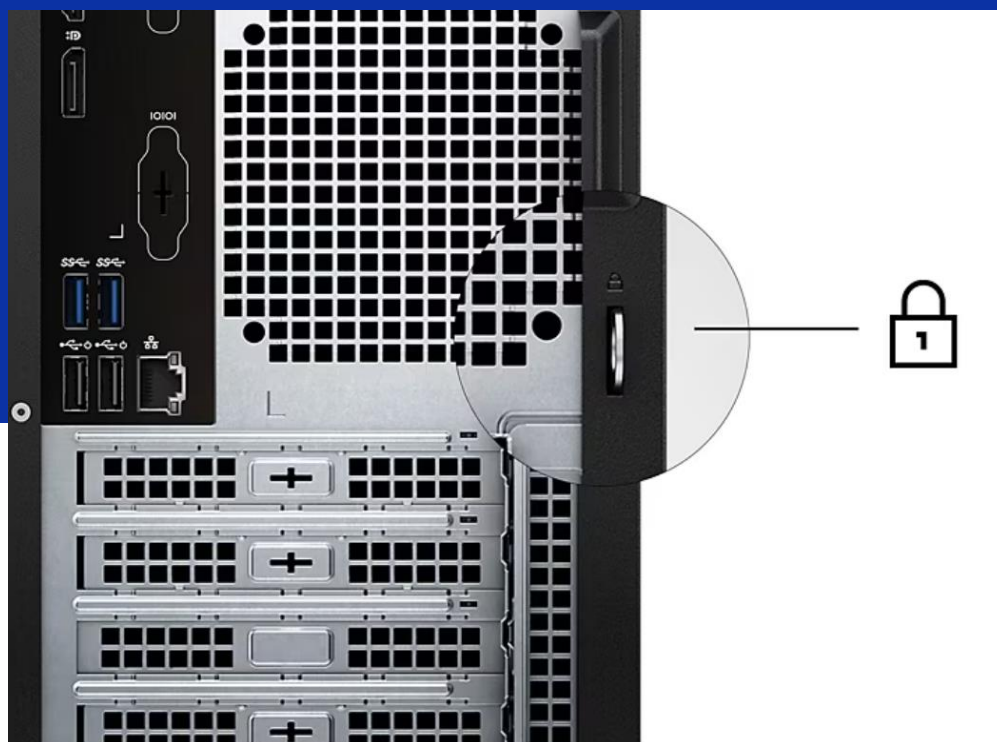

Like storage, you can always upgrade your memory later by adding up to 64GB.

More connectivity

Connect to other monitors and devices with HDMI 1.4b¹, Display Port and optional VGA/Serial ports. Experience fast data transfer with a USB Type-C port (data only).

¹ HDMI 1.4b: Maximum resolution supported over HDMI is 1920x1200 @60Hz. No 4K/2K output.

Security

Built-in, easy-to-use security

Protect your passwords and data, prevent tampering and protect against software attacks with the Trusted Platform Module (TPM) 2.0, a built-in security chip.